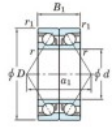

Deep groove ball bearing single row 7020-BDB-FY-JTEKT - 7020-BDB-FY-KOYO

<https://www.123bearing.co.uk/bearing-housing/deep-groove-bearing/single-row/7020-bdb-fy-koyo>

Boundary dimensions

Bearing No.	Boundary dimensions(mm)					Basic load ratings(kN)		Fatigue load factor	Limiting speeds(min-1)
	d	D	B	r1(mm)	r2(mm)	Cr	Co		
7020BDB FY	100	150	48	1.5	1	124	127	5.9	2800

PRODUCT FEATURES

Brand	JTEKT
N° Ean13	3616060647719
Inside diameter	100 mm
Outside diameter	150 mm
Thickness	48 mm
Limiting speed	2800 rpm
Dynamic load	124 kN
Static load	127 kN
Packaging	1

contact@123bearing.co.uk

02038 087 274

CRT4 de Lesquin 60 Rue Du Haut De Sainghin 59273 Fretin FRANCE