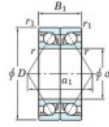

Deep groove ball bearing single row 7016-DB-FY-JTEKT - 7016-DB-FY-KOYO

<https://www.123bearing.co.uk/bearing-housing/deep-groove-bearing/single-row/7016-db-fy-koyo>

Boundary dimensions

Bearing No.	Boundary dimensions(mm)						Basic load ratings(kN)		Fatigue load factor	Limiting speeds(min-1)
	d	D	B	r1(mm)	r2(mm)	Cr	Cor	lim(kN)		
7016DB FY	80	125	44	1.1	0.6	108	101	5.5	10 Grease Lub.	4600

PRODUCT FEATURES

Brand	JTEKT
N° Ean13	3616060647177
Inside diameter	80 mm
Outside diameter	125 mm
Thickness	44 mm
Limiting speed	4600 rpm
Dynamic load	108 kN
Static load	101 kN
Packaging	1

contact@123bearing.co.uk

02038 087 274

CRT4 de Lesquin 60 Rue Du Haut De Sainghin 59273 Fretin FRANCE