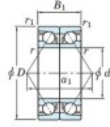

Deep groove ball bearing single row 7014-DB-FY-JTEKT - 7014-DB-FY-KOYO

<https://www.123bearing.co.uk/bearing-housing/deep-groove-bearing/single-row/7014-db-fy-koyo>

Boundary dimensions

Bearing No.	Boundary dimensions(mm)					Basic load ratings(kN)		Fatigue load limit(kN)	Factor	Limiting speeds(min-1)
	d	D	B	r1(min)	r1(max)	Cr	C0r			
7014DB FY	70	110	40	1.1	0.6	86.7	78.7	4.3	-	5300

PRODUCT FEATURES

Brand	JTEKT
N° Ean13	3616060646873
Inside diameter	70 mm
Outside diameter	110 mm
Thickness	40 mm
Limiting speed	5300 rpm
Dynamic load	86.7 kN
Static load	78.7 kN
Packaging	1

contact@123bearing.co.uk

02038 087 274

CRT4 de Lesquin 60 Rue Du Haut De Sainghin 59273 Fretin FRANCE