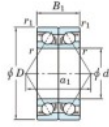

Deep groove ball bearing single row 7315-BDB-JTEKT - 7315-BDB-KOYO

<https://www.123bearing.co.uk/bearing-housing/deep-groove-bearing/single-row/7315-bdb-koyo>

Boundary dimensions

Bearing No.	Boundary dimensions(mm)					Basic load ratings(kN)		Fatigue load limit(kN)	factor	Limiting speeds(min-1)
	d	D	B	r1(mm)	r2(mm)	Cr	Cor	C0r	f0	Grease lub
7315BDB	75	160	74	2.1	1.1	253	195	11.7	-	2400

PRODUCT FEATURES

Brand	JTEKT
N° Ean13	4549250201592
Inside diameter	75 mm
Outside diameter	160 mm
Thickness	74 mm
Limiting speed	2400 rpm
Dynamic load	253 kN
Static load	195 kN
Packaging	1

contact@123bearing.co.uk

02038 087 274

CRT4 de Lesquin 60 Rue Du Haut De Sainghin 59273 Fretin FRANCE