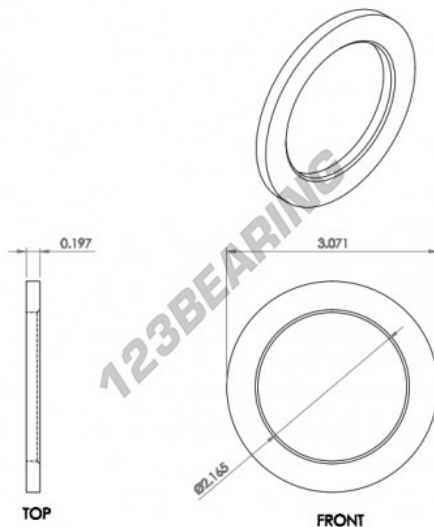

Thrust washer LS5578-INA - LS5578-INA

<https://www.123bearing.co.uk/accessories/washer/thrust-washer/ls5578-ina>

PRODUCT FEATURES

Brand	INA
N° Ean13	3616060645012
Inside diameter	55 mm
Outside diameter	78 mm
Thickness	5 mm
Material	STEEL
Weight	88 g
Packaging	1