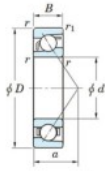

Deep groove ball bearing single row 7076-FY-JTEKT - 7076-FY-KOYO

<https://www.123bearing.co.uk/bearing-housing/deep-groove-bearing/single-row/7076-fy-koyo>

Boundary dimensions

Single row angular bearing

Bearing No.	Boundary dimensions(mm)					Basic load ratings(kN)		Fatigue load limit(kN)		factor	Limiting speeds(min-1) Grease lub.
	d	D	B	r1(min)	r1(max)	Cr	Cor	Cu	fu		
7076 FY	380	560	82	5	2	660	966	23	-	-	940

PRODUCT FEATURES

Brand	JTEKT
N° Ean13	3616060644091
Inside diameter	380 mm
Outside diameter	560 mm
Thickness	82 mm
Limiting speed	940 rpm
Dynamic load	660 kN
Static load	966 kN
Packaging	1

contact@123bearing.co.uk