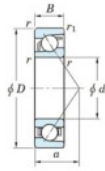

## Deep groove ball bearing single row 7068-B-FY-JTEKT - 7068-B-FY-KOYO

<https://www.123bearing.co.uk/bearing-housing/deep-groove-bearing/single-row/7068-b-fy-koyo>

Boundary dimensions

Single row angular bearing

Bearing No.	Boundary dimensions(mm)						Basic load ratings(kN)		Fatigue load limit(kN)		factor	Limiting speeds(min-1) Grease lub.
	d	D	B	r(max)	r1(max)	Cr	CDr	Cu	CU			
7068B FY	340	520	82	5	2	563	777	19.4	-	-	800	

## PRODUCT FEATURES

Brand	JTEKT
N° Ean13	3616060644046
Inside diameter	340 mm
Outside diameter	520 mm
Thickness	82 mm
Limiting speed	800 rpm
Dynamic load	563 kN
Static load	777 kN
Packaging	1

[contact@123bearing.co.uk](mailto:contact@123bearing.co.uk)