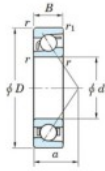

Deep groove ball bearing single row 7938-C-FY-JTEKT - 7938-C-FY-KOYO

<https://www.123bearing.co.uk/bearing-housing/deep-groove-bearing/single-row/7938-c-fy-koyo>

Boundary dimensions

Single row angular bearing

Bearing No.	Boundary dimensions(mm)						Basic load ratings(kN)		Fatigue load factor		Limiting speeds(min-1)
	d	D	B	r(mm)	r1(mm)	Cr	CDr	Cu	S0	Grease lub.	
7938C FY	190	260	33	2	1	198	197	6.85	16.5	3300	

PRODUCT FEATURES

Brand	JTEKT
N° Ean13	3616060643612
Inside diameter	190 mm
Outside diameter	260 mm
Thickness	33 mm
Limiting speed	3300 rpm
Dynamic load	198 kN
Static load	197 kN
Packaging	1

contact@123bearing.co.uk