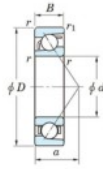

Deep groove ball bearing single row 7336-FY-JTEKT - 7336-FY-KOYO

<https://www.123bearing.co.uk/bearing-housing/deep-groove-bearing/single-row/7336-fy-koyo>

Boundary dimensions

Single row angular bearing

Bearing No.	Boundary dimensions(mm)					Basic load ratings(kN)		Fatigue load limit(kN)		factor	Limiting speeds(min-1) Grease lub.
	d	D	B	r1(mm)	r2(mm)	Cr	Cor	Cu	fu		
7336 FY	180	380	75	4	1.5	512	534	16.5	-	1900	

PRODUCT FEATURES

Brand	JTEKT
N° Ean13	3616060643605
Inside diameter	180 mm
Outside diameter	380 mm
Thickness	75 mm
Limiting speed	1900 rpm
Dynamic load	512 kN
Static load	534 kN
Packaging	1

contact@123bearing.co.uk