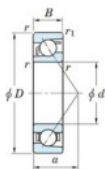

Deep groove ball bearing single row 7034-B-FY-JTEKT - 7034-B-FY-KOYO

<https://www.123bearing.co.uk/bearing-housing/deep-groove-bearing/single-row/7034-b-fy-koyo>

Boundary dimensions

Single row angular bearing

Bearing No.	Boundary dimensions(mm)					Basic load ratings(kN)		Fatigue load limit(kN)		factor	Limiting speeds(min-1) Grease lub.
	d	D	B	r1(mm)	r2(mm)	Cr	Cor	Cu	fu		
7034B FY	170	260	42	2.1	1.1	208	193	6.9	-	-	1900

PRODUCT FEATURES

Brand	JTEKT
N° Ean13	3616060643438
Inside diameter	170 mm
Outside diameter	260 mm
Thickness	42 mm
Limiting speed	1900 rpm
Dynamic load	208 kN
Static load	193 kN
Packaging	1

contact@123bearing.co.uk