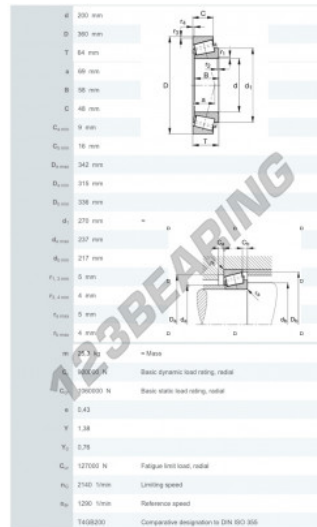

Tapered roller bearing 30240-FAG - 30240-FAG

<https://www.123bearing.co.uk/bearing-housing/roller-bearing/tapered/30240-fag>

PRODUCT FEATURES

Brand	FAG
N° Ean13	3616060642851
Inside diameter	200 mm
Outside diameter	360 mm
Thickness	64 mm
Limiting speed	127000 rpm
Dynamic load	900 kN
Static load	1060 kN
Packaging	1