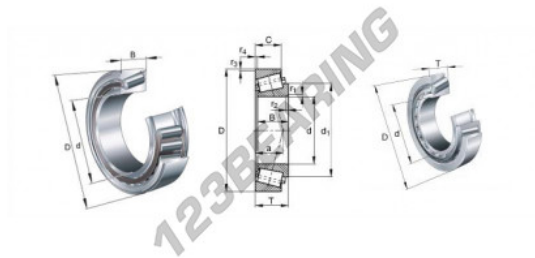

Tapered roller bearing 32328-NACHI - 32328-NACHI

<https://www.123bearing.co.uk/bearing-housing/roller-bearing/tapered/32328-nachi>

PRODUCT FEATURES

Brand	NACHI
N° Ean13	3616060642752
Inside diameter	140 mm
Outside diameter	300 mm
Thickness	102 mm
Packaging	1