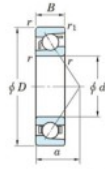

Deep groove ball bearing single row 7219-FY-JTEKT - 7219-FY-KOYO

<https://www.123bearing.co.uk/bearing-housing/deep-groove-bearing/single-row/7219-fy-koyo>

Boundary dimensions

Single row angular bearing

Bearing No.	Boundary dimensions(mm)					Basic load ratings(kN)		Fatigue load	factor	Limiting speeds(min-1)
	d	D	B	r1mm	r2mm	Cr	Cor	Cu	f0	Grease lub.
7219 FY	95	170	32	2.1	1.1	153	103	5.5	-	4400

PRODUCT FEATURES

Brand	JTEKT
N° Ean13	3616060642356
Inside diameter	95 mm
Outside diameter	170 mm
Thickness	32 mm
Limiting speed	4400 rpm
Dynamic load	153 kN
Static load	103 kN
Packaging	1

contact@123bearing.co.uk