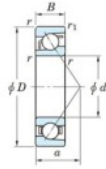

Deep groove ball bearing single row 7214-FY-JTEKT - 7214-FY-KOYO

<https://www.123bearing.co.uk/bearing-housing/deep-groove-bearing/single-row/7214-fy-koyo>

Boundary dimensions

Single row angular bearing

Bearing No.	Boundary dimensions(mm)						Basic load ratings(kN)		Fatigue load limit(kN)	factor	Limiting speeds(min-1) Grease lub.
	a	D	B	r1(mm)	r2(mm)	Cr	C0r	Cu			
7214 FY	70	125	24	1.5	1	87.3	55.6	3.4	-	6100	

PRODUCT FEATURES

Brand	JTEKT
N° Ean13	3616060641649
Inside diameter	70 mm
Outside diameter	125 mm
Thickness	24 mm
Limiting speed	6100 rpm
Dynamic load	87.3 kN
Static load	55.6 kN
Packaging	1

contact@123bearing.co.uk