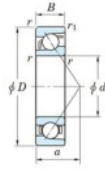

Deep groove ball bearing single row 7311-FY-JTEKT - 7311-FY-KOYO

<https://www.123bearing.co.uk/bearing-housing/deep-groove-bearing/single-row/7311-fy-koyo>

Boundary dimensions

Single row angular bearing

Bearing No.	Boundary dimensions(mm)					Basic load ratings(kN)		Fatigue load limit(kN)		factor K ₀	Limiting speeds(min-1) Grease lub.
	d	D	B	r1(min)	r2(min)	C _r	C _{0r}	C _u			
7311 FY	55	120	29	2	1	101	56.5	3.95	-	6700	

PRODUCT FEATURES

Brand	JTEKT
N° Ean13	3616060641236
Inside diameter	55 mm
Outside diameter	120 mm
Thickness	29 mm
Limiting speed	6700 rpm
Dynamic load	101 kN
Static load	56.5 kN
Packaging	1

contact@123bearing.co.uk