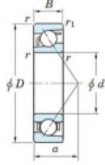

Deep groove ball bearing single row 7307-B-FY-JTEKT - 7307-B-FY-KOYO

<https://www.123bearing.co.uk/bearing-housing/deep-groove-bearing/single-row/7307-b-fy-koyo>

Boundary dimensions

Single row angular bearing

Bearing No.	Boundary dimensions(mm)						Basic load ratings(kN)		Fatigue load limit(kN)		factor	Limiting speeds(min-1) Grease lub.
	d	D	B	r(mm)	r1(mm)	Cr	Cr	Cu	Co			
7307B FY	35	80	21	1.5	1	40.6	20.2	1.3	-	-	7700	

PRODUCT FEATURES

Brand	JTEKT
N° Ean13	3616060640642
Inside diameter	35 mm
Outside diameter	80 mm
Thickness	21 mm
Limiting speed	7700 rpm
Dynamic load	40.6 kN
Static load	20.2 kN
Packaging	1

contact@123bearing.co.uk