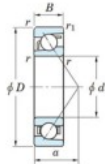

## Deep groove ball bearing single row 7007-B-FY-JTEKT - 7007-B-FY-KOYO

<https://www.123bearing.co.uk/bearing-housing/deep-groove-bearing/single-row/7007-b-fy-koyo>

Boundary dimensions

Single row angular bearing

Bearing No.	Boundary dimensions(mm)					Basic load ratings(kN)		Fatigue load factor		Limiting speeds(min-1)
	d	D	B	r(max)	r1(max)	Cr	Cr2	Cu	f0	Grease lub.
7007B FY	35	62	14	1	0.6	19.7	11.4	0.64	-	9200

## PRODUCT FEATURES

Brand	JTEKT
N° Ean13	3616060640581
Inside diameter	35 mm
Outside diameter	62 mm
Thickness	14 mm
Limiting speed	9200 rpm
Dynamic load	19.7 kN
Static load	11.4 kN
Packaging	1

[contact@123bearing.co.uk](mailto:contact@123bearing.co.uk)