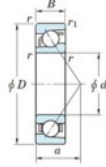

Deep groove ball bearing single row 7306-C-FY-JTEKT - 7306-C-FY-KOYO

<https://www.123bearing.co.uk/bearing-housing/deep-groove-bearing/single-row/7306-c-fy-koyo>

Boundary dimensions

Single row angular bearing

Bearing No.	Boundary dimensions(mm)						Basic load ratings(kN)		Fatigue load limit(kN)		Limiting speeds(min-1)	
	d	D	B	r(mm)	r1(mm)	Cr	Cor	Cu	SB	Grease lub.	Oil lub.	
7306C FY	30	72	19	1.1	0.6	40.4	20.3	1.5	13.4	16000		

PRODUCT FEATURES

Brand	JTEKT
N° Ean13	3616060640536
Inside diameter	30 mm
Outside diameter	72 mm
Thickness	19 mm
Limiting speed	16000 rpm
Dynamic load	40.4 kN
Static load	20.3 kN
Packaging	1

contact@123bearing.co.uk