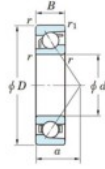

Deep groove ball bearing single row 7405-FY-JTEKT - 7405-FY-KOYO

<https://www.123bearing.co.uk/bearing-housing/deep-groove-bearing/single-row/7405-fy-koyo>

Boundary dimensions

Single row angular bearing

Bearing No.	Boundary dimensions(mm)					Basic load ratings(kN)		Fatigue load limit(kN)		factor	Limiting speeds(min-1) Grease lub.
	d	D	B	r (mm)	r1 (mm)	Cr	C0r	C10	10		
7405 FY	25	80	21	1.5	1	49.7	23.2	1.8	-	-	8200

PRODUCT FEATURES

Brand	JTEKT
N° Ean13	3616060640437
Inside diameter	25 mm
Outside diameter	80 mm
Thickness	21 mm
Limiting speed	8200 rpm
Dynamic load	49.7 kN
Static load	23.2 kN
Packaging	1

contact@123bearing.co.uk