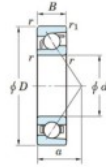

## Deep groove ball bearing single row 7305-FY-JTEKT - 7305-FY-KOYO

<https://www.123bearing.co.uk/bearing-housing/deep-groove-bearing/single-row/7305-fy-koyo>

Boundary dimensions

Single row angular bearing

Bearing No.	Boundary dimensions(mm)					Basic load ratings(kN)		Fatigue load limits(kN)		factor (f)	Limiting speeds(min-1) (Grease lub.)
	d	D	B	r(max)	r1(max)	Cr	Cor	Cu	C0		
7305 FY	25	62	17	1.1	0.6	31	14.4	1.05	-	-	14000

### PRODUCT FEATURES

Brand	JTEKT
N° Ean13	3616060640390
Inside diameter	25 mm
Outside diameter	62 mm
Thickness	17 mm
Limiting speed	14000 rpm
Dynamic load	31 kN
Static load	14.4 kN
Packaging	1

[contact@123bearing.co.uk](mailto:contact@123bearing.co.uk)