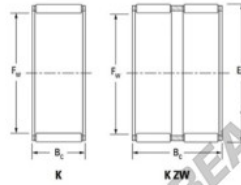

Needle roller cage K70-88-40-H-JTEKT - K70-88-40-H-KOYO

<https://www.123bearing.co.uk/bearing-housing/needle-roller-bearing/cage/k70-88-40-h-koyo>

Boundary dimensions

Radial needle roller and cage assemblies

Bearing No.	Boundary dimensions(mm)			Basic load ratings(kN)		Fatigue load limit(kN)	Limiting speed(min-1)	
	Fw	Ew	Bc	Cv	C0v	Cv	Gear oil	Oil lub.
K70X88X30H	70	88	30	115	175	28.1	4100	6400

PRODUCT FEATURES

Brand	JTEKT
N° Ean13	3616060636409
Inside diameter	70 mm
Outside diameter	88 mm
Thickness	30 mm
Limiting speed	4100 rpm
Dynamic load	115 kN
Static load	175 kN
Packaging	1

contact@123bearing.co.uk

02038 087 274