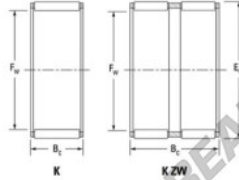

Needle roller cage K70-80-40-F-JTEKT - K70-80-40-F-KOYO

<https://www.123bearing.co.uk/bearing-housing/needle-roller-bearing/cage/k70-80-40-f-koyo>

Boundary dimensions

123 BEARING

Radial needle roller and cage assemblies

Bearing No.	Boundary dimensions(mm)			Basic load ratings(kN)		Fatigue load limit(kN)	Limiting speed(min-1)	
	Dw	Di	Bc	Cr	Cor	Cu	Grease lub.	Oil lub.
K70X85X40F	70	85	40	118	203	32.4	4100	6300

PRODUCT FEATURES

Brand	JTEKT
N° Ean13	3616060636393
Inside diameter	70 mm
Outside diameter	85 mm
Thickness	40 mm
Limiting speed	4100 rpm
Dynamic load	118 kN
Static load	203 kN
Packaging	1

contact@123bearing.co.uk

02038 087 274