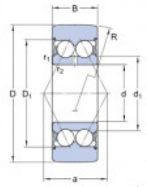

Track roller 305807-2RS - 305807-2RS

<https://www.123bearing.co.uk/bearing-housing/deep-groove-bearing/track-roller/305807-2rs>

D	80	mm
d	35	mm
B	27	mm
d_1	= 45.4	mm
D_1	= 63.9	mm
R	400	mm
$r_{1,2}$	min. 1.1	mm
a	42	mm

PRODUCT FEATURES

Brand	GEN
Inside diameter	35 mm
Inside diameter	1.378" inch
Outside diameter	80 mm
Outside diameter	3.15" inch
Thickness	27 mm
Thickness	1.063" inch
Limiting speed	4300 rpm
Dynamic load	34.5 kN
Static load	21.6 kN
Packaging	1
Standard	No standard