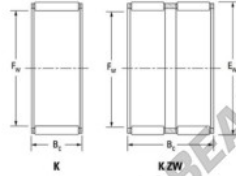

## Needle roller cage K42-47-13-H-JTEKT - K42-47-13-H-KOYO

<https://www.123bearing.co.uk/bearing-housing/needle-roller-bearing/cage/k42-47-13-h-koyo>

Boundary dimensions

Radial needle roller and cage assemblies

Bearing No.	Boundary dimensions(mm)			Basic load ratings(kN)		Fatigue load limit(kN)	Limiting speed(min-1)	
	Fw	Ew	Bc	Cr	Cr	Ca	Grease lub.	Oil lub.
K42X47X13H	42	47	13	18.7	34.9	5.3	6500	10000

### PRODUCT FEATURES

Brand	JTEKT
N° Ean13	3616060635372
Inside diameter	42 mm
Outside diameter	47 mm
Thickness	13 mm
Limiting speed	6500 rpm
Dynamic load	18.7 kN
Static load	34.9 kN
Packaging	1

[contact@123bearing.co.uk](mailto:contact@123bearing.co.uk)