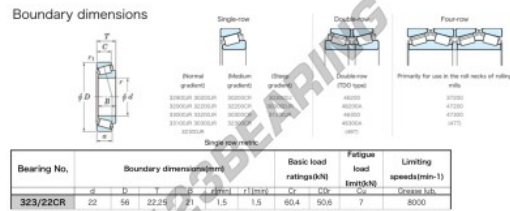

## Tapered roller bearing 323-22-CR-JTEKT - 323-22-CR-KOYO

<https://www.123bearing.co.uk/bearing-housing/roller-bearing/tapered/323-22-cr-koyo>

### PRODUCT FEATURES

Brand	JTEKT
N° Ean13	3616060627612
Inside diameter	22 mm
Outside diameter	56 mm
Thickness	22.25 mm
Limiting speed	8000 rpm
Dynamic load	60.4 kN
Static load	50.6 kN
Packaging	1

[contact@123bearing.co.uk](mailto:contact@123bearing.co.uk)