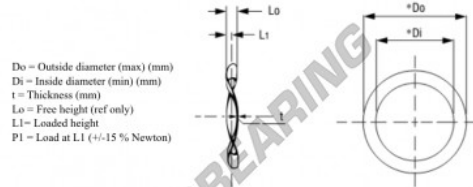

Wave spring washer

WSW-15.44-11.66-0.2-SS - WSW-15.44-11.66-0.2-SS

<https://www.123bearing.co.uk/accessories/washer/wave-spring-washer/wsw-15.44-11.66-0.2-ss>

Part Number	Di (mm)	Do (mm)	t (mm)	Lo (mm)	L1 (mm)	P1 (N)
W0608-008-S	15.44	11.66	0.20	0.94	0.64	13-22

PRODUCT FEATURES

Brand	GEN
Inside diameter	11.66 mm
Outside diameter	15.44 mm
Thickness	0.2 mm
Material	STAINLESS STEEL
Clearance height	0.94 mm
Packaging	1
Loaded height	0.64
Flat load (approx)	13 N

contact@123bearing.co.uk