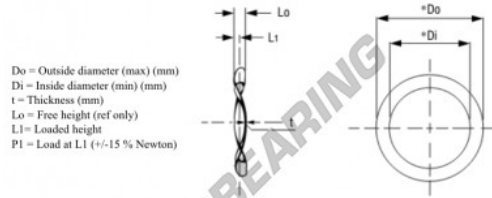

Wave spring washer WSW-15.44-11.66-0.2 - WSW-15.44-11.66-0.2

<https://www.123bearing.co.uk/accessories/washer/wave-spring-washer/wsw-15.44-11.66-0.2>

Part Number	Di (mm)	Do (mm)	t (mm)	Lo (mm)	L1 (mm)	P1 (N)
W0608-008	15,44	11,66	0,20	0,94	0,64	13-22

PRODUCT FEATURES

Brand	GEN
Inside diameter	11.66 mm
Outside diameter	15.44 mm
Thickness	0.2 mm
Material	STEEL
Clearance height	0.94 mm
Packaging	1
Loaded height	0.64
Flat load (approx)	13 N

contact@123bearing.co.uk