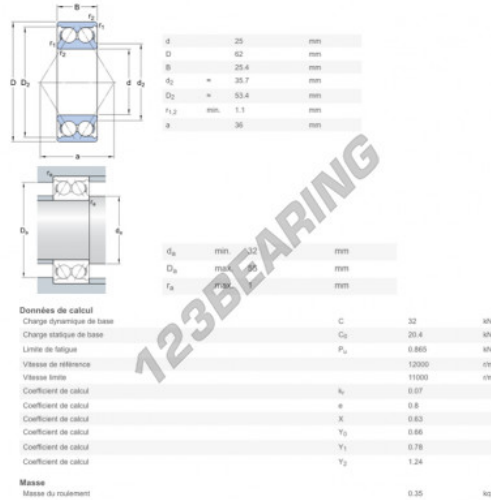

## Deep groove ball bearing single row 5305-A-NACHI - 5305-A-NACHI

<https://www.123bearing.co.uk/bearing-housing/deep-groove-bearing/single-row/5305-a-nachi>

### PRODUCT FEATURES

Brand	NACHI
N° Ean13	3616060625786
Inside diameter	25 mm
Outside diameter	62 mm
Thickness	25.4 mm
Limiting speed	11000 rpm
Dynamic load	32 kN
Static load	20.4 kN
Packaging	1

[contact@123bearing.co.uk](mailto:contact@123bearing.co.uk)