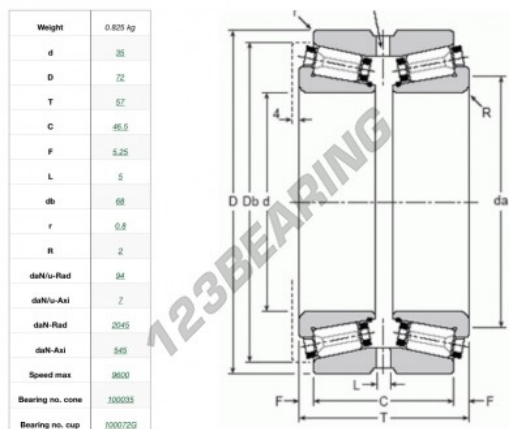

Roller bearing

100035-100072G-GAMET - 100035-100072G-GAMET

<https://www.123bearing.co.uk/bearing-housing/roller-bearing/roller/100035-100072g-gamet>

PRODUCT FEATURES

Brand	GAMET
N° Ean13	3616060625779
Inside diameter	35 mm
Outside diameter	72 mm
Thickness	57 mm
Limiting speed	9600 rpm
Packaging	1