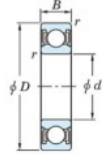

Deep groove ball bearing single row 6305-2RD-JTEKT - 6305-2RD-KOYO

<https://www.123bearing.co.uk/bearing-housing/deep-groove-bearing/single-row/6305-2rd-koyo>

Boundary dimensions