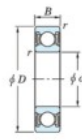

Deep groove ball bearing single row 6028-2RU-JTEKT - 6028-2RU-KOYO

<https://www.123bearing.co.uk/bearing-housing/deep-groove-bearing/single-row/6028-2ru-koyo>

Boundary dimensions

Sealed

Non contact sealed

Bearing No.	Boundary dimensions(mm)				Basic load ratings(kN)		Fatigue load factor	
	d	D	B	r1(mm)	Cr	C0r	Cu	f0
6028 2RU	140	210	33	2	137	109	4.55	15.9

PRODUCT FEATURES

Brand	JTEKT
N° Ean13	3616060621160
Inside diameter	140 mm
Outside diameter	210 mm
Thickness	33 mm
Dynamic load	137 kN
Static load	109 kN
Packaging	1