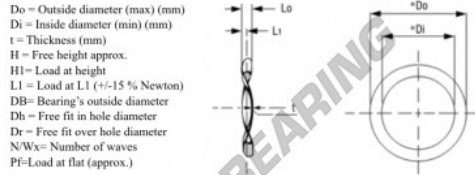

Compression wave spring washer WSW-CT-31.7-26.5-0.50-3 - WSW-CT-31.7-26.5-0.50-3

<https://www.123bearing.co.uk/accessories/washer/compression-wave-spring-washer/wsw-ct-31.7-26.5-0.50-3>

Wave Spring Washers - Compression Type

Part Number	Di (mm)	Do (mm)	T (mm)	Wx	Pf (N)	R (N/mm)	Lo (mm)	Db (mm)
W1248-020	26,5	31,7	0,50	3	382,5	98,1	2,40	32

PRODUCT FEATURES

Brand	GEN
Inside diameter	26.5 mm
Outside diameter	31.7 mm
Thickness	0.5 mm
Weight	1 g
Material	STEEL
Number of corrugations	3
Packaging	1
Flat load (approx)	382.5 N
R	98.1 N/mm
Approximate headroom	2.4 mm
Ball bearing diameter	32 mm