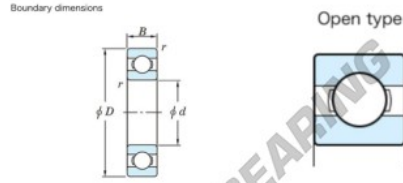

Deep groove ball bearing single row 6901-JTEKT - 6901-KOYO

<https://www.123bearing.co.uk/bearing-housing/deep-groove-bearing/single-row/6901-koyo>

Deep groove ball bearing - Single row - Open type

	Boundary dimensions (mm)				Basic load ratings (kN)		Fatigue load limit (kN)	factor	Limiting speeds (min-1)
	d	D	B	r (min)	Cr	CO _r	F0	F0	Grease lub.
6901	12	24	6	0.3	3.6	1.45	0.08	14.5	31000

PRODUCT FEATURES

Brand	JTEKT
N° Ean13	4549250181429
Inside diameter	12 mm
Outside diameter	24 mm
Thickness	6 mm
Limiting speed	31000 rpm
Weight	14 g
Dynamic load	3.6 kN
Static load	1.45 kN
Packaging	1

contact@123bearing.co.uk