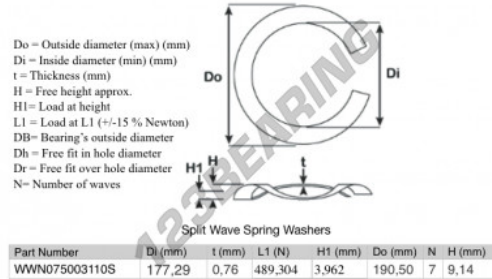

### SWSW-190.50-177.29-0.76-7-SS - SWSW-190.50-177.29-0.76-7-SS

<https://www.123bearing.co.uk/accessories/washer/split-wave-spring-washer/swsw-190.50-177.29-0.76-7-ss>

## PRODUCT FEATURES

Brand	GEN
Inside diameter	177.29 mm
Inside diameter	6.98" inch
Thickness	0.76 mm
Thickness	0.03" inch
Material	STAINLESS STEEL
Packaging	1
Load at L1	489.304 N
Load height	3.962
Outside diameter (max)	190.5 mm
Outside diameter (max)	7 1/2" inch
Number of waves	7