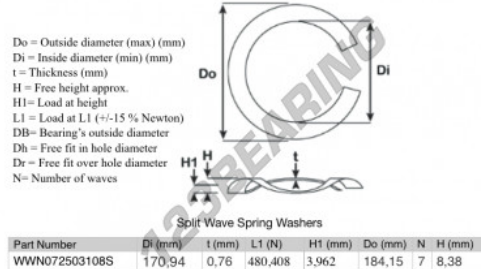

Split wave spring washer

SWSW-184.15-170.94-0.76-7-SS - SWSW-184.15-170.94-0.76-7-SS

<https://www.123bearing.co.uk/accessories/washer/split-wave-spring-washer/swsw-184.15-170.94-0.76-7-ss>

PRODUCT FEATURES

| | |
|------------------------|-----------------|
| Brand | GEN |
| Inside diameter | 170.94 mm |
| Thickness | 0.76 mm |
| Material | STAINLESS STEEL |
| Packaging | 1 |
| Load at L1 | 480.408 N |
| Load height | 3.962 |
| Outside diameter (max) | 184.15 mm |
| Number of waves | 7 |