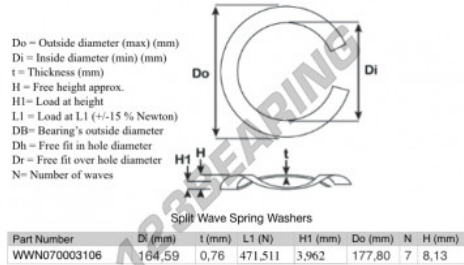

Split wave spring washer

SWSW-177.80-164.59-0.76-7 - SWSW-177.80-164.59-0.76-7

<https://www.123bearing.co.uk/accessories/washer/split-wave-spring-washer/swsw-177.80-164.59-0.76-7>

PRODUCT FEATURES

Brand	GEN
Inside diameter	164.59 mm
Thickness	0.76 mm
Material	STEEL
Packaging	1
Load at L1	471.511 N
Load height	3.962
Outside diameter (max)	177.8 mm
Number of waves	7