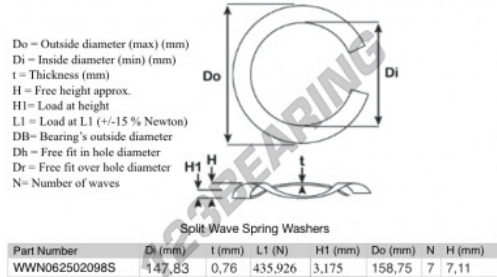

## Split wave spring washer

**SWSW-158.75-147.83-0.76-7-SS - SWSW-158.75-147.83-0.76-7-SS**

<https://www.123bearing.co.uk/accessories/washer/split-wave-spring-washer/swsw-158.75-147.83-0.76-7-ss>

## PRODUCT FEATURES

Brand	GEN
Inside diameter	147.83 mm
Thickness	0.76 mm
Material	STAINLESS STEEL
Packaging	1
Load at L1	435.926 N
Load height	3.175
Outside diameter (max)	158.75 mm
Number of waves	7

[contact@123bearing.co.uk](mailto:contact@123bearing.co.uk)