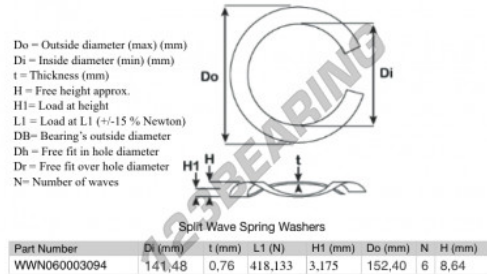

Split wave spring washer

SWSW-152.40-141.48-0.76-6 - SWSW-152.40-141.48-0.76-6

<https://www.123bearing.co.uk/accessories/washer/split-wave-spring-washer/swsw-152.40-141.48-0.76-6>

PRODUCT FEATURES

Brand	GEN
Inside diameter	141.48 mm
Thickness	0.76 mm
Material	STEEL
Packaging	1
Load at L1	418.133 N
Load height	3.175
Outside diameter (max)	152.4 mm
Number of waves	6