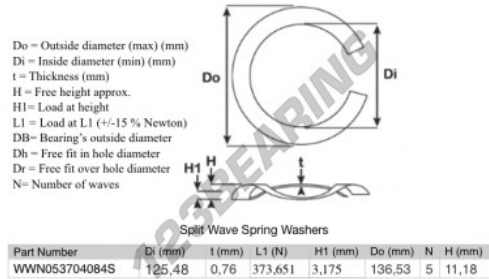

Split wave spring washer

SWSW-136.53-125.48-0.76-5-SS - SWSW-136.53-125.48-0.76-5-SS

<https://www.123bearing.co.uk/accessories/washer/split-wave-spring-washer/swsw-136.53-125.48-0.76-5-ss>

PRODUCT FEATURES

Brand	GEN
Inside diameter	125.48 mm
Thickness	0.76 mm
Material	STAINLESS STEEL
Packaging	1
Load at L1	373.651 N
Load height	3.175
Outside diameter (max)	136.53 mm
Number of waves	5

contact@123bearing.co.uk