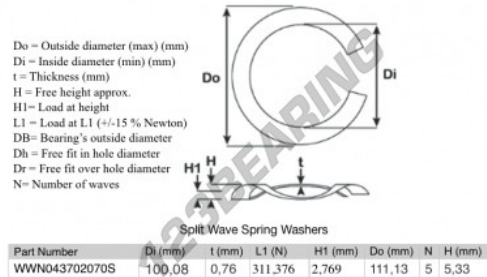

## Split wave spring washer

**SWSW-111.13-100.08-0.76-5-SS - SWSW-111.13-100.08-0.76-5-SS**

<https://www.123bearing.co.uk/accessories/washer/split-wave-spring-washer/swsw-111.13-100.08-0.76-5-ss>

## PRODUCT FEATURES

Brand	GEN
Inside diameter	100.08 mm
Thickness	0.76 mm
Material	STAINLESS STEEL
Packaging	1
Load at L1	311.376 N
Load height	2.769
Outside diameter (max)	111.13 mm
Number of waves	5

[contact@123bearing.co.uk](mailto:contact@123bearing.co.uk)