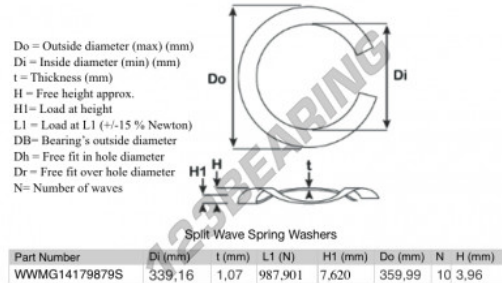

## Split wave spring washer

**SWSW-359.99-339.16-1.07-10-SS - SWSW-359.99-339.16-1.07-10-SS**

<https://www.123bearing.co.uk/accessories/washer/split-wave-spring-washer/swsw-359.99-339.16-1.07-10-ss>

## PRODUCT FEATURES

Brand	GEN
Inside diameter	339.16 mm
Inside diameter	13.353" inch
Thickness	1.07 mm
Thickness	0.042" inch
Material	STAINLESS STEEL
Packaging	1
Load at L1	987.901 N
Load height	7.62
Outside diameter (max)	359.99 mm
Outside diameter (max)	14.173" inch
Number of waves	10