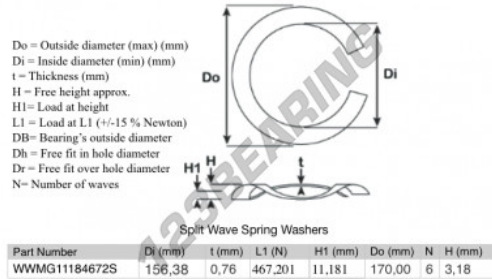

Split wave spring washer

SWSW-170-156.38-0.76-6-SS - SWSW-170-156.38-0.76-6-SS

<https://www.123bearing.co.uk/accessories/washer/split-wave-spring-washer/swsw-170-156.38-0.76-6-ss>

PRODUCT FEATURES

Brand	GEN
Inside diameter	156.38 mm
Thickness	0.76 mm
Material	-
Packaging	-
Load at L1	467.201 N
Load height	11.181
Outside diameter (max)	170 mm
Number of waves	6