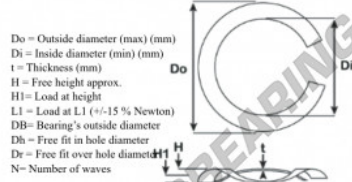

## Split wave spring washer

**SWSW-300-279.16-0.81-9-SS - SWSW-300-279.16-0.81-9-SS**

<https://www.123bearing.co.uk/accessories/washer/split-wave-spring-washer/swsw-300-279.16-0.81-9-ss>

Split Wave Spring Washers

Part Number	Di (mm)	t (mm)	L1 (N)	H1 (mm)	Do (mm)	N	H (mm)
WWMG10418232S	279,16	0,81	823,201	10,409	300,00	9	3,96

## PRODUCT FEATURES

Brand	GEN
Inside diameter	279.16 mm
Thickness	0.81 mm
Material	STAINLESS STEEL
Packaging	1
Load at L1	823.201 N
Load height	10.409
Outside diameter (max)	300 mm
Number of waves	9

[contact@123bearing.co.uk](mailto:contact@123bearing.co.uk)