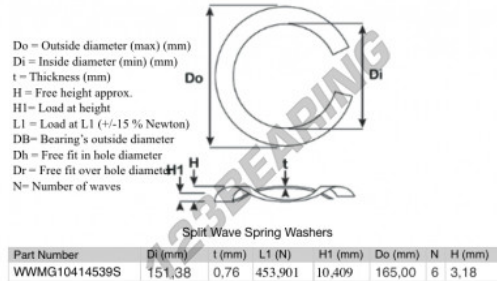

## Split wave spring washer

**SWSW-165-151.38-0.76-6-SS - SWSW-165-151.38-0.76-6-SS**

<https://www.123bearing.co.uk/accessories/washer/split-wave-spring-washer/swsw-165-151.38-0.76-6-ss>

## PRODUCT FEATURES

Brand	GEN
Inside diameter	151.38 mm
Inside diameter	5.96" inch
Thickness	0.76 mm
Thickness	0.03" inch
Material	STAINLESS STEEL
Packaging	1
Load at L1	453.901 N
Load height	10.409
Outside diameter (max)	165 mm
Outside diameter (max)	6.496" inch
Number of waves	6