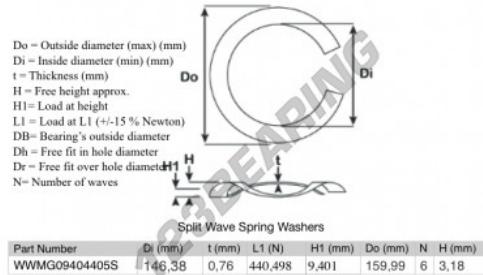

## Split wave spring washer

**SWSW-159.99-146.38-0.76-6-SS - SWSW-159.99-146.38-0.76-6-SS**

<https://www.123bearing.co.uk/accessories/washer/split-wave-spring-washer/swsw-159.99-146.38-0.76-6-ss>

## PRODUCT FEATURES

Brand	GEN
Inside diameter	146.38 mm
Inside diameter	5.763" inch
Thickness	0.76 mm
Thickness	0.03" inch
Material	STAINLESS STEEL
Packaging	1
Load at L1	440.498 N
Load height	9.401
Outside diameter (max)	159.99 mm
Outside diameter (max)	6.299" inch
Number of waves	6