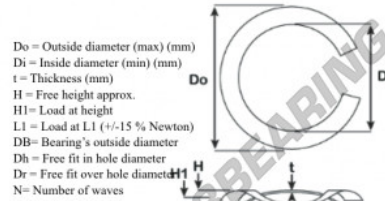

Split wave spring washer

SWSW-159.99-146.38-0.76-6 - SWSW-159.99-146.38-0.76-6

<https://www.123bearing.co.uk/accessories/washer/split-wave-spring-washer/swsw-159.99-146.38-0.76-6>

Part Number	Di (mm)	t (mm)	L1 (N)	H1 (mm)	Do (mm)	N	H (mm)
WWMG09404405	146,38	0,76	440,498	9,401	159,99	6	3,18

PRODUCT FEATURES

Brand	GEN
Inside diameter	146.38 mm
Thickness	0.76 mm
Material	STEEL
Packaging	1
Load at L1	440.498 N
Load height	9.401
Outside diameter (max)	159.99 mm
Number of waves	6

contact@123bearing.co.uk