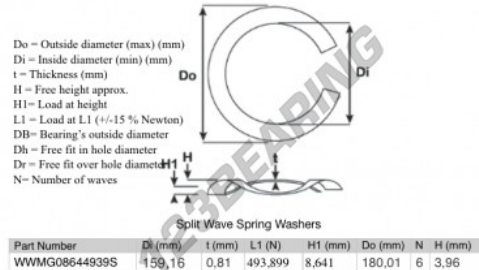

Split wave spring washer

SWSW-180.01-159.16-0.81-6-SS - SWSW-180.01-159.16-0.81-6-SS

<https://www.123bearing.co.uk/accessories/washer/split-wave-spring-washer/swsw-180.01-159.16-0.81-6-ss>

PRODUCT FEATURES

Brand	GEN
Inside diameter	159.16 mm
Inside diameter	6.266" inch
Thickness	0.81 mm
Thickness	0.032" inch
Material	STAINLESS STEEL
Packaging	1
Load at L1	493.899 N
Load height	8.641
Outside diameter (max)	180.01 mm
Outside diameter (max)	7.087" inch
Number of waves	6