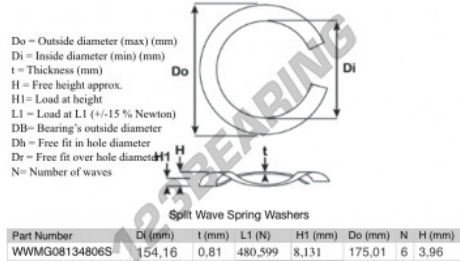

## Split wave spring washer SWSW-270-249.16-0.81-9 - SWSW-270-249.16-0.81-9

<https://www.123bearing.co.uk/accessories/washer/split-wave-spring-washer/swsw-270-249.16-0.81-9>

### PRODUCT FEATURES

Brand	GEN
Inside diameter	249.16 mm
Thickness	0.81 mm
Material	STEEL
Packaging	1
Load at L1	743.102 N
Load height	8.131
Outside diameter (max)	270 mm
Number of waves	9

[contact@123bearing.co.uk](mailto:contact@123bearing.co.uk)