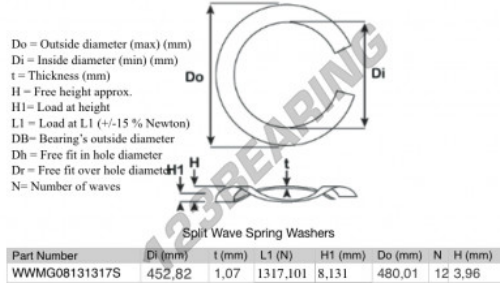

## Split wave spring washer

**SWSW-480.01-452.82-1.07-12-SS - SWSW-480.01-452.82-1.07-12-SS**

<https://www.123bearing.co.uk/accessories/washer/split-wave-spring-washer/swsw-480.01-452.82-1.07-12-ss>

## PRODUCT FEATURES

Brand	GEN
Inside diameter	452.82 mm
Thickness	1.07 mm
Material	STAINLESS STEEL
Packaging	1
Load at L1	1317.101 N
Load height	8.131
Outside diameter (max)	480.01 mm
Number of waves	12