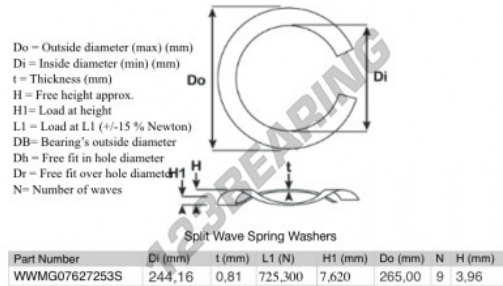

## Split wave spring washer

**SWSW-265-244.16-0.81-9-SS - SWSW-265-244.16-0.81-9-SS**

<https://www.123bearing.co.uk/accessories/washer/split-wave-spring-washer/swsw-265-244.16-0.81-9-ss>

## PRODUCT FEATURES

Brand	GEN
Inside diameter	244.16 mm
Inside diameter	9.613" inch
Thickness	0.81 mm
Thickness	0.032" inch
Material	STAINLESS STEEL
Packaging	1
Load at L1	725.3 N
Load height	7.62
Outside diameter (max)	265 mm
Outside diameter (max)	10.433" inch
Number of waves	9